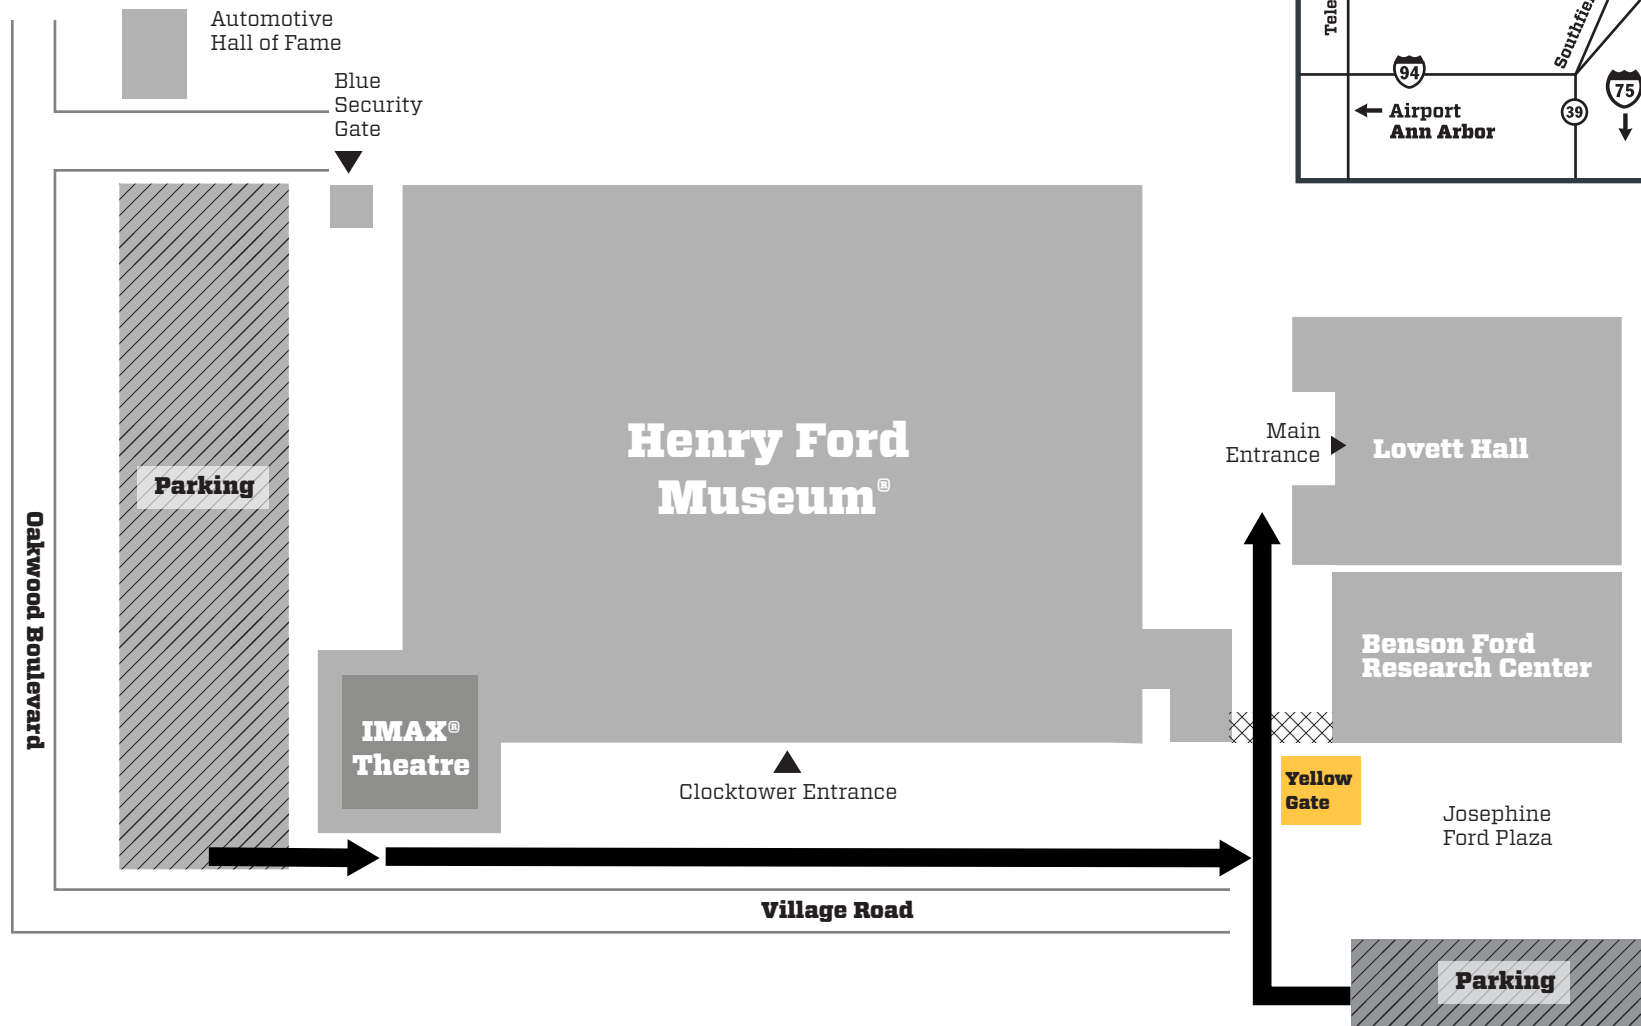

Event Sales Department

Map to Lovett Hall via Yellow Gate

Lovett Hall via Yellow Gate Guest Parking

Please park in any public parking location. Proceed to Yellow Gate (highlighted on map) marked with yellow flags.