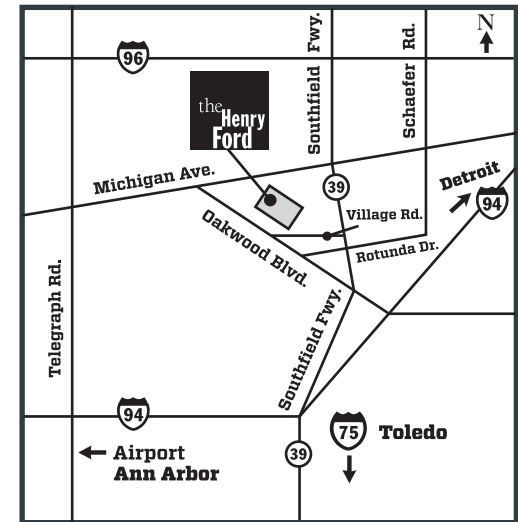

Event Sales Department

Map to Lovett Hall via Yellow Gate

Lovett Hall via Yellow Gate Guest Parking

Please park in any public parking location. Proceed to Yellow Gate (highlighted on map) marked with yellow flags.